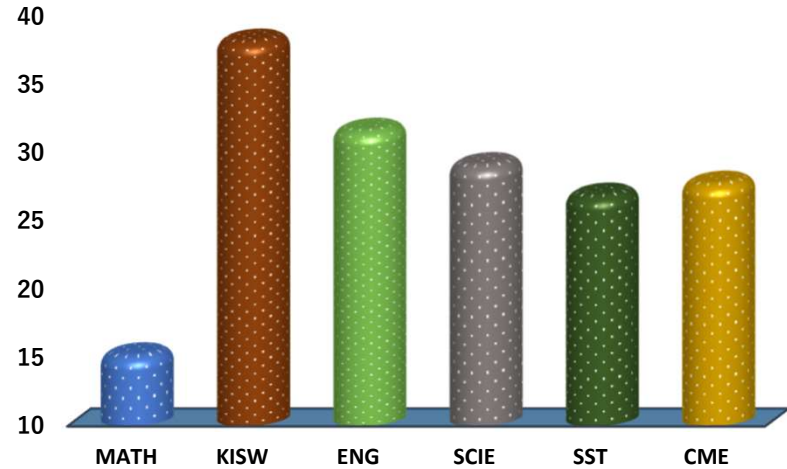

DRIVE INN

REGION: DAR ES SALAAM

SCHOOL AVERAGE

28.0

DISTRICT: KINONDONI

SUBJECT AND GRADE PERFORMANCE ANALYSIS

SUBJECT RANKING

KISWAHILI	38.1	76%	1
ENGLISH	31.5	63%	2
SCIENCE	29.0	58%	3
CIVIC AND MORAL EDUCATION	27.7	55%	4
SOCIAL STUDIES	26.8	54%	5
MATHEMATICS	15.1	30%	6

SUBJECT GRADE ANALYSIS

SUBJECT/GRADE	A	B	C	D	E
MATHEMATICS	0	2	4	14	11
KISWAHILI	10	19	1	1	0
ENGLISH	5	12	13	1	0
SCIENCE	1	12	14	4	0
SOCIAL STUDIES	0	9	17	5	0
CIVIC AND MORAL	1	8	18	4	0

OVERALL GRADE ANALYSIS

A	0	31	0%
B	7		23%
C	22		71%
D	2		6%
E	0		0%

CHART SUBJECT ANALYSIS

BOYS VS GIRLS PERFORMANCE

	SAT		SAT	31
	17		14	
	28%		28%	

REGISTERED	31	100%
SEATED	31	100%
ABSENTEES	0	0%
PASSED	29	94%
FAILED	2	6%